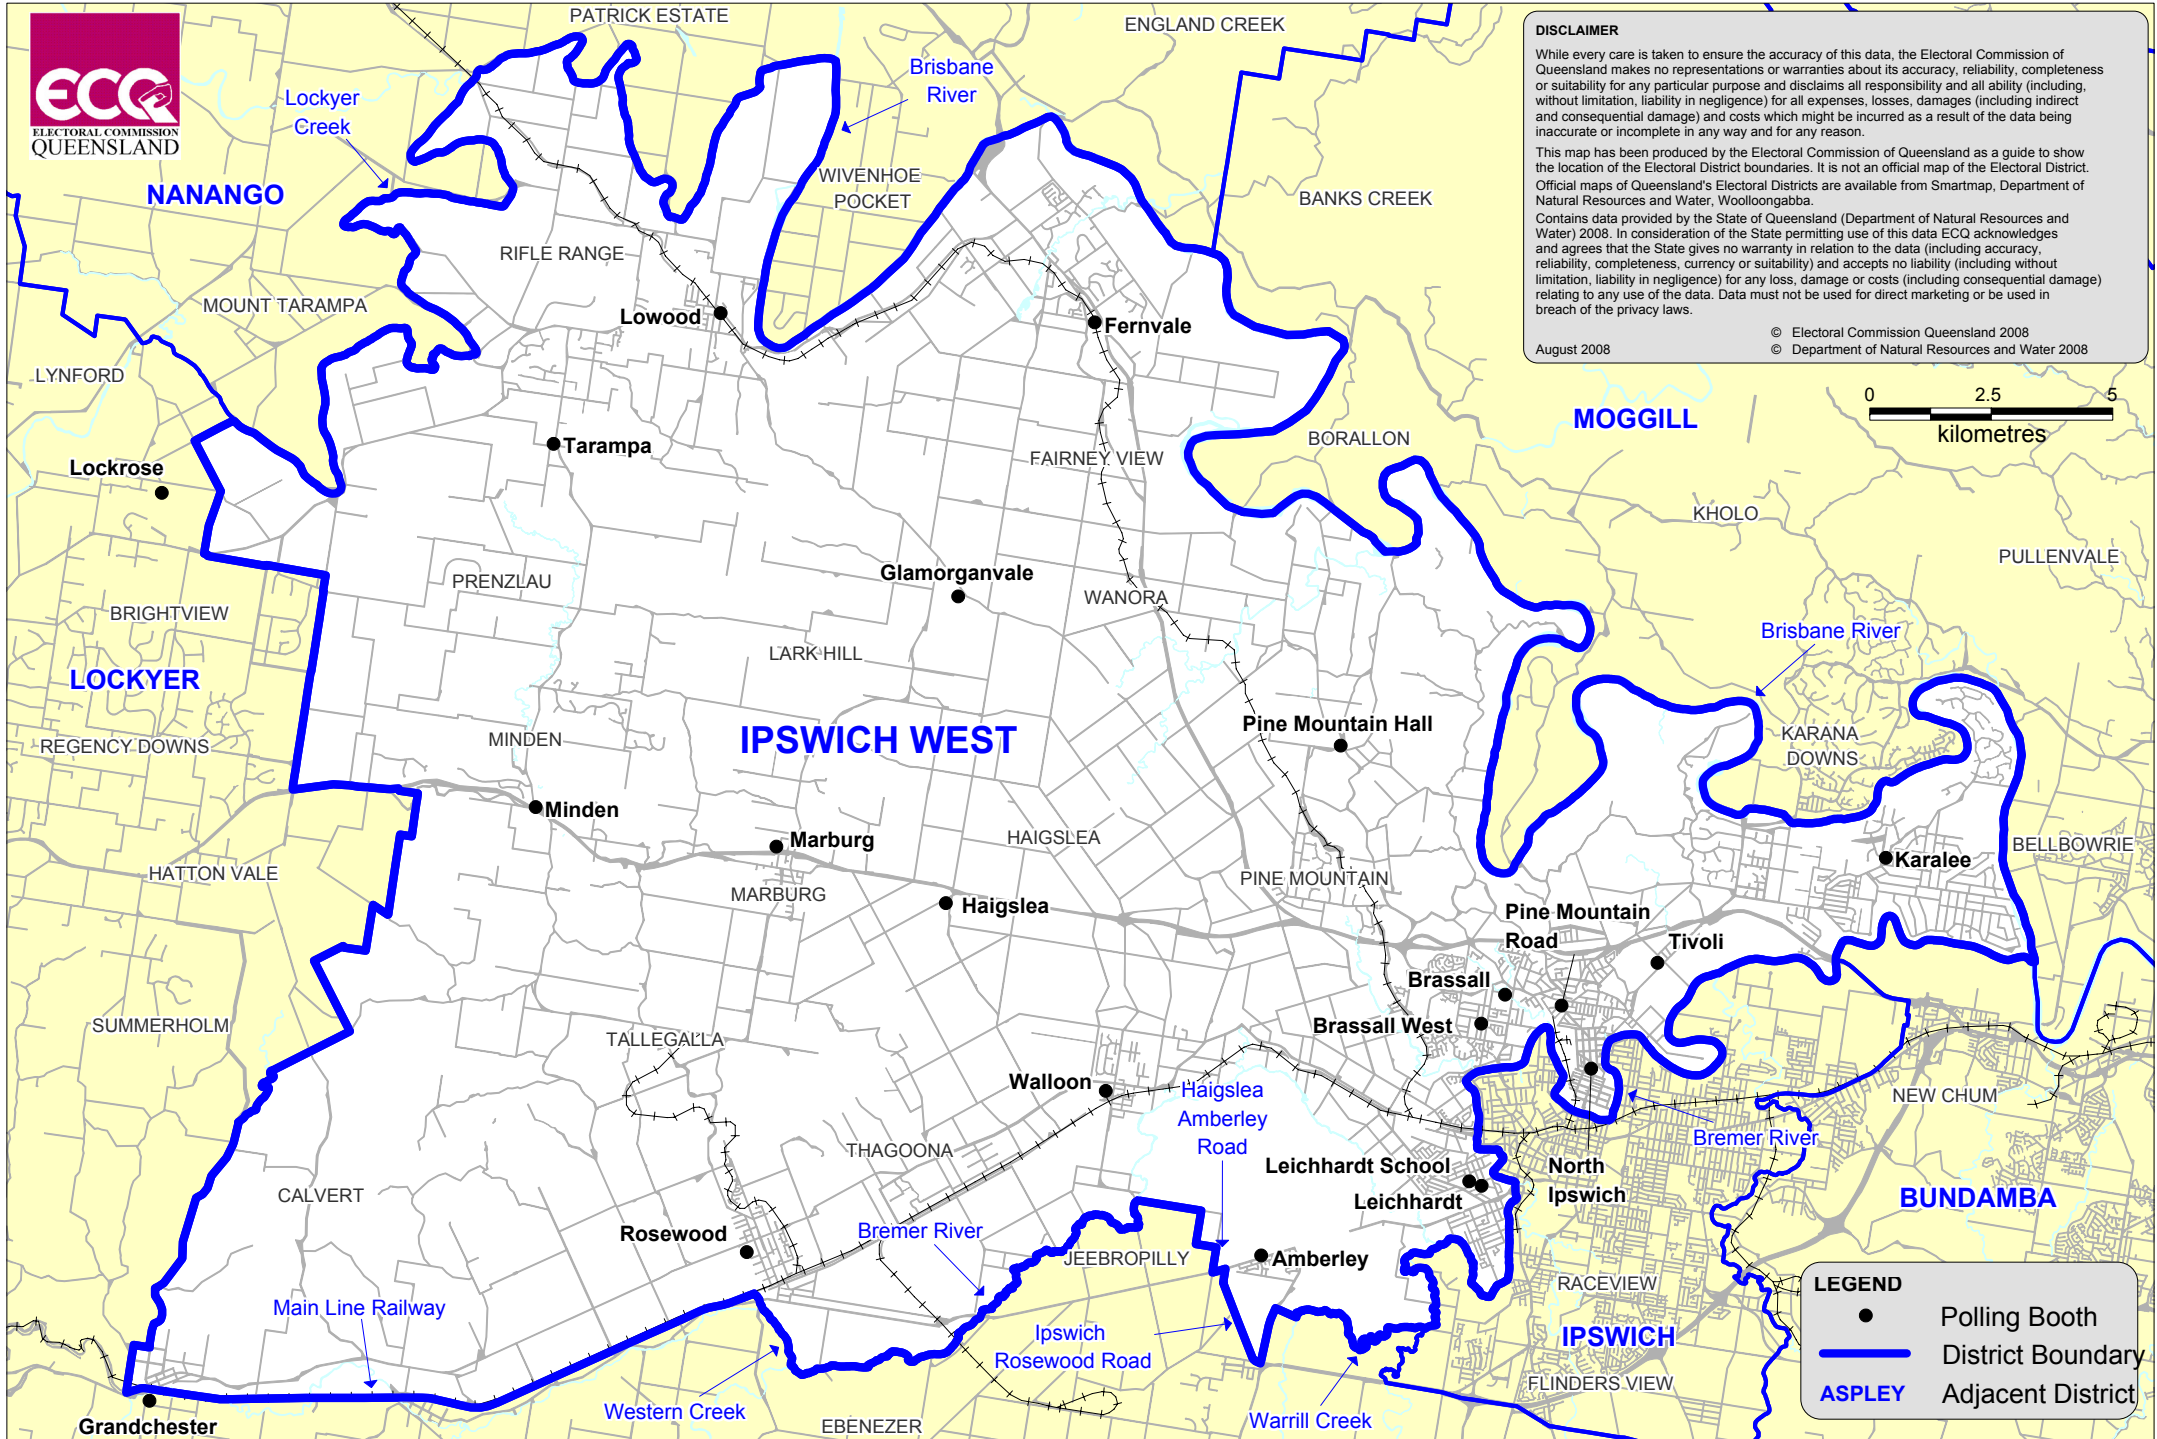

QUEENSLAND STATE ELECTION 2009 SHOWING POLLING BOOTH LOCATIONS
Ipswich West District Electors at Close of Roll: 29,469 No. of Booths: 22

DISCLAIMER

This map has been produced by the Electoral Commission of Queensland as a guide to show the location of the Electoral District boundaries. It is not an official map of the Electoral District. Official maps of Queensland's Electoral Districts are available from Smartmap, Department of Natural Resources and Water, Woolloongabba.

© Electoral Commission Queensland 2008
© Department of Natural Resources and Water 2008
August 2008

LEGEND

- Polling Booth
- District Boundary
- ASPLEY Adjacent District